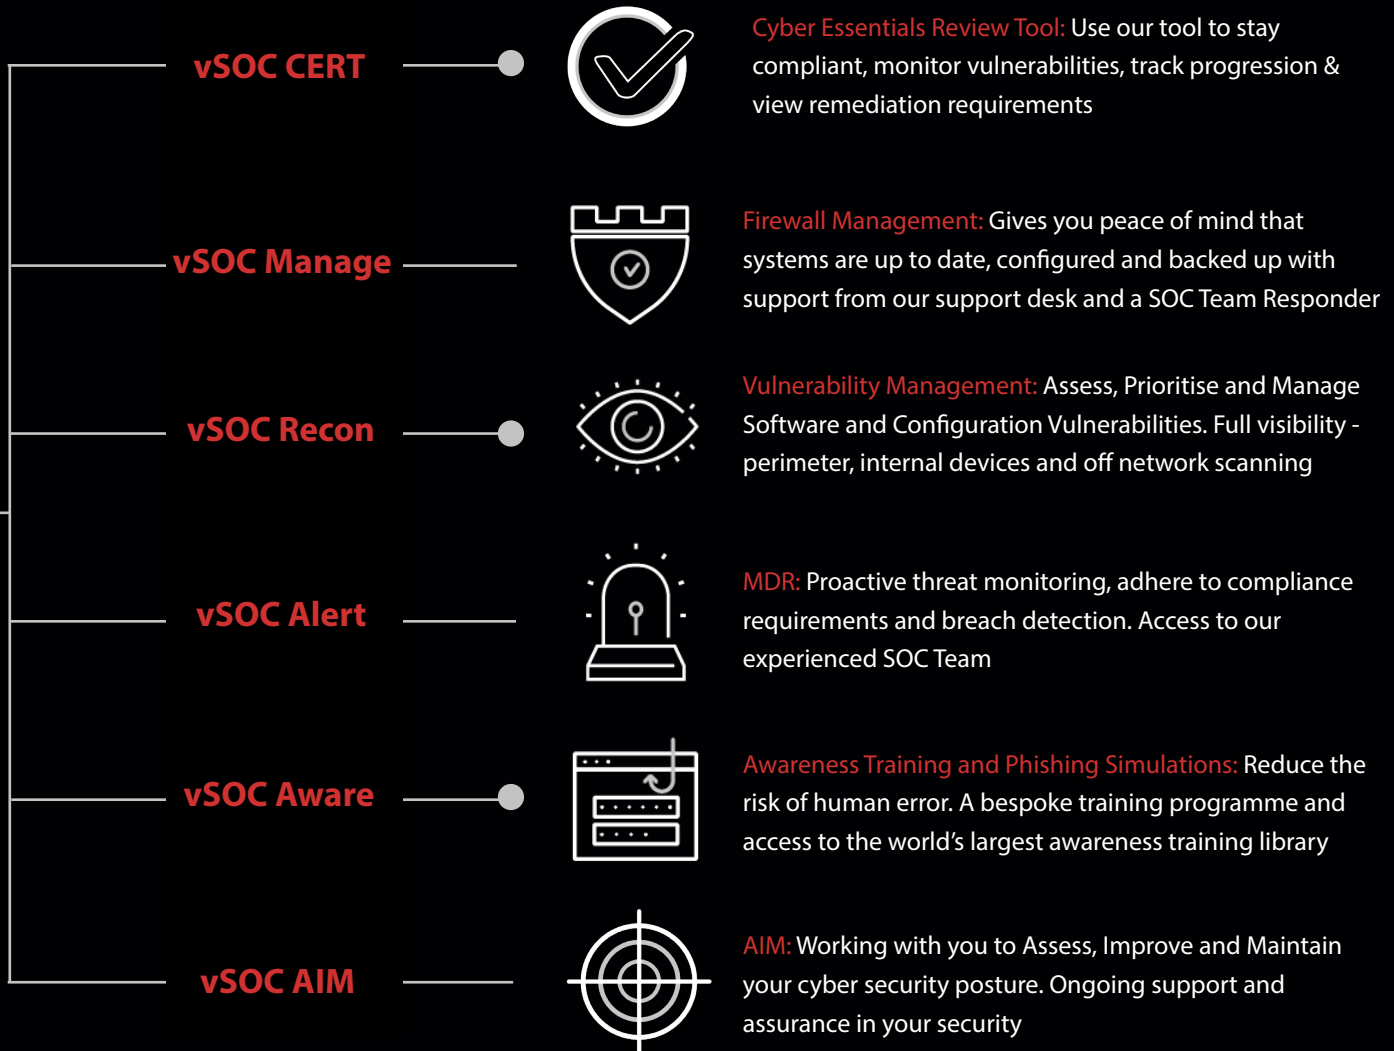

**A Cost-Effective
Approach**

At Data Connect, we offer organisations end to end cyber security protection through a large portfolio of security services.

We have established a highly accredited and experienced team of security specialists who are at the heart of our business. As a result, we were able to implement services that help customers with the most common challenges seen in the industry. Lack of visibility can often be a problem which is why we created a powerful console to give customers continuous visibility. We are proud to offer customers 'vSOC' delivered through our managed services and visibility in our console.

24/7 ALERTING

TECH AND HUMAN DRIVEN

END TO END CYBER SECURITY

FULL VISIBILITY

OUR TEAM WORK CLOSELY WITH YOU

EXTERNAL VERIFICATION

vSOC MANAGED SERVICES

vSOC CONNECT CONSOLE

We understand the challenges organisations face in the ever-evolving threat landscape, where cyber attacks are hitting a new level of sophistication and attack surfaces are expanding. Managing cyber security within an organisation is a complex task, one that heavily impacts your budgets, time and internal resources.

Our console lets you integrate, manage and monitor all of Data Connect's managed services providing you with ongoing assurance that your organisation is protected. With our console, vSOC Connect, you will have easy access not only to a support desk and network engineers but also our highly experienced and dedicated SOC team.